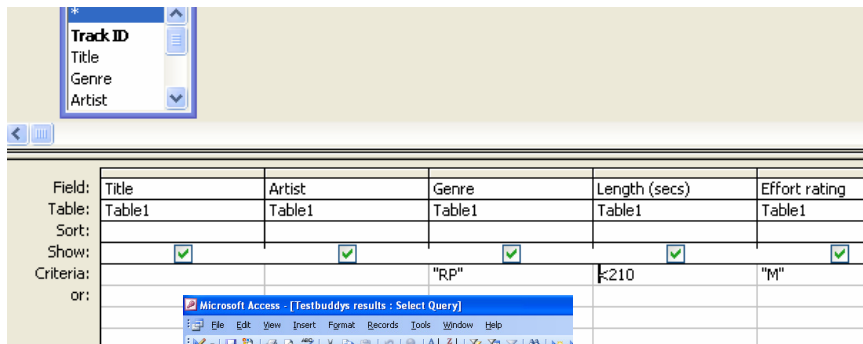

Test buddies playlist.

I took my test buddies results from my dance o'clock quiz and used them in a query to make a second playlist.

Music choice: RP rock and pop
Effort rating: Medium

I made a query for my testbuddies results. I added the genre of music and the effort rating. I also added a time limit because of the amount of songs which came up in the result.