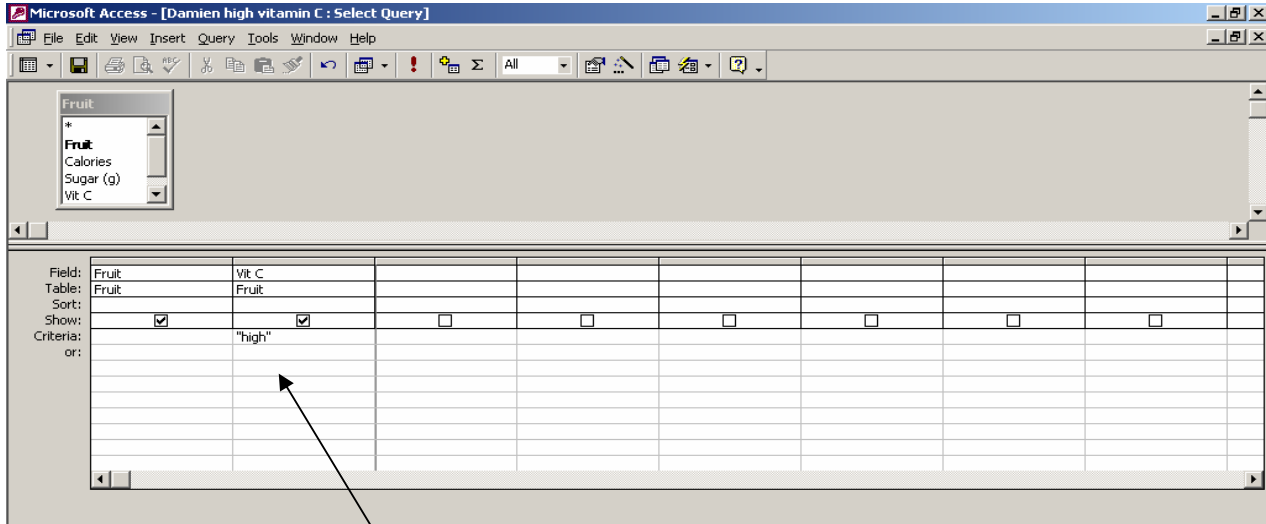

Damiens Query-Fruit with high vitamin C

I made a new query for fruit with high vitamin C content.